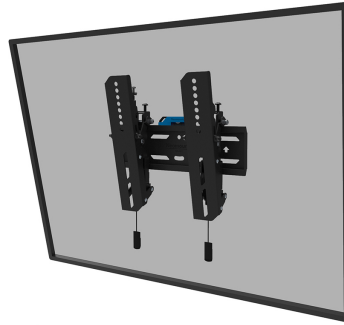

#### FUNCTIONALITY

Type	Tilt
Tilt (degrees)	12°
Height	27 cm
Width	28,3 cm
Depth	3,5 cm
Adjustment type	Micro adjustment
Lockable	Lockable - Security screw included

### Neomounts WL35S-850BL12 tiltable wall mount for 24-55" screens - Black

The Neomounts WL35S-850BL12 is a tiltable wall mount for flat screens up to 55" with a maximum weight capacity of 50 kg. The versatile tilt (12°) technology allows you to create the optimum viewing angle. Height and level adjustment is available for the perfect installation.

The WL35S-850BL12 has a depth of 3,5 cm and is suitable for screens that meet VESA hole pattern 75x75 to 200x200mm. It is possible to lock the wall mount using the included anti-theft screw or a padlock (not included).

The mount features a nifty magnetic pull & release system, that allows you to attach the TV in a wink of an eye and secure the TV in safe and solid manner. Afterwards, the pull & release straps can be easily hidden behind the screen by clicking the magnet to the mount. A separate spirit level tool is included with the wall mount, as well as a fixing template, to ensure easy installation of the mount.