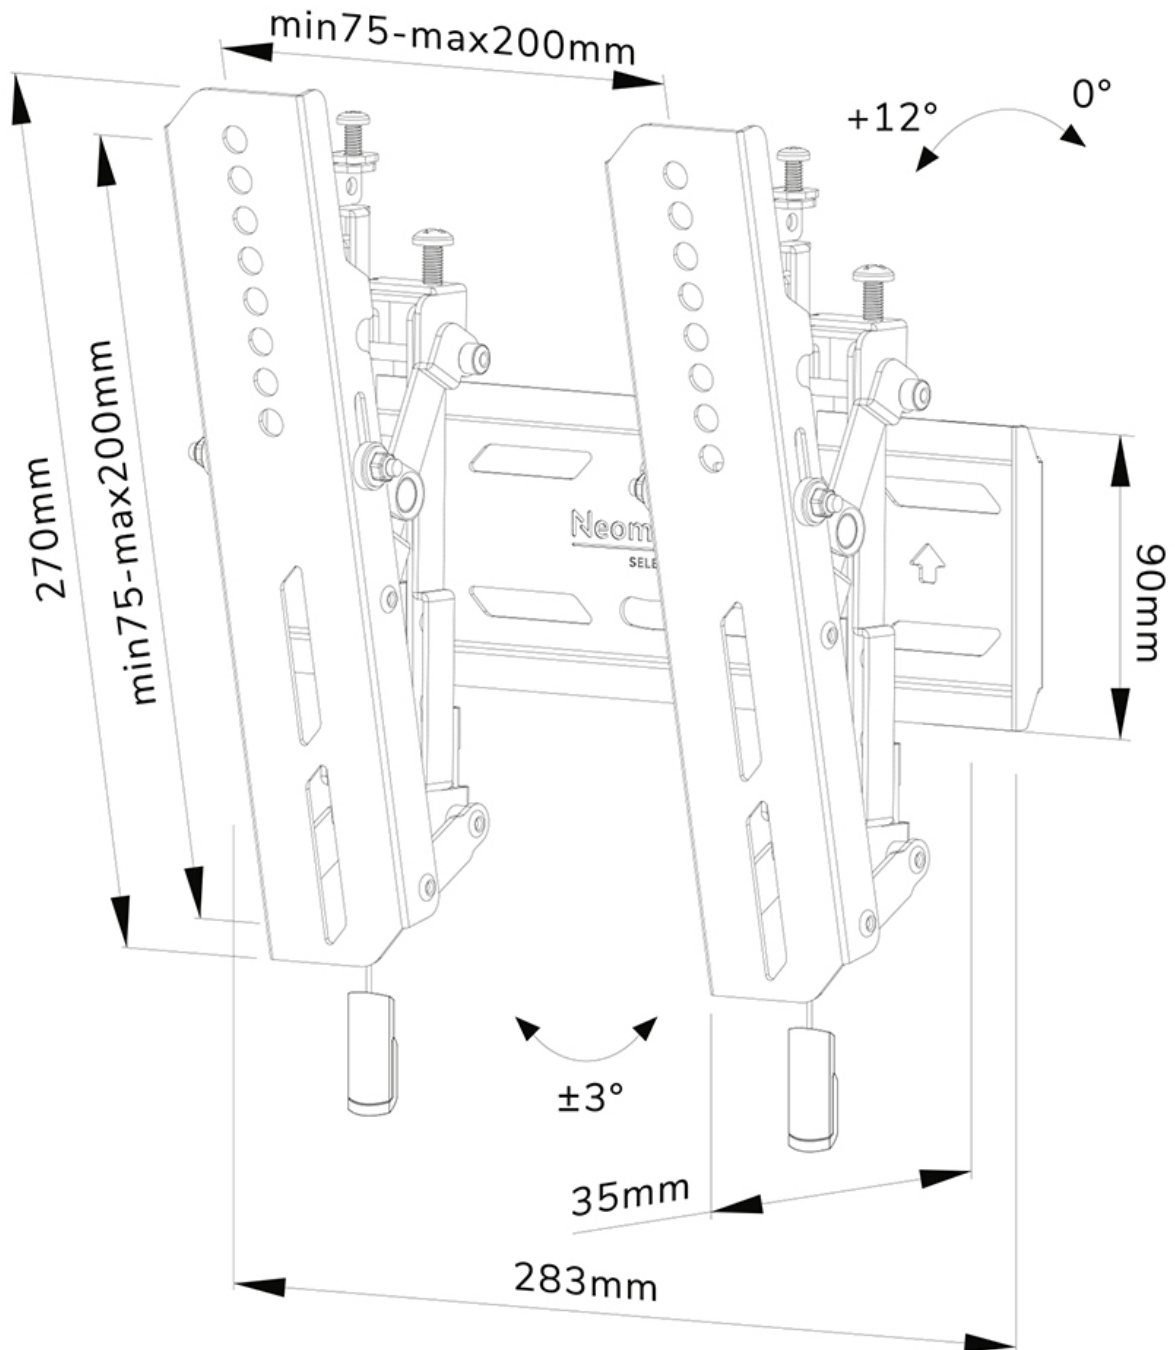

WL35S-850BL12

NEOMOUNTS TV WALL MOUNT

Neomounts